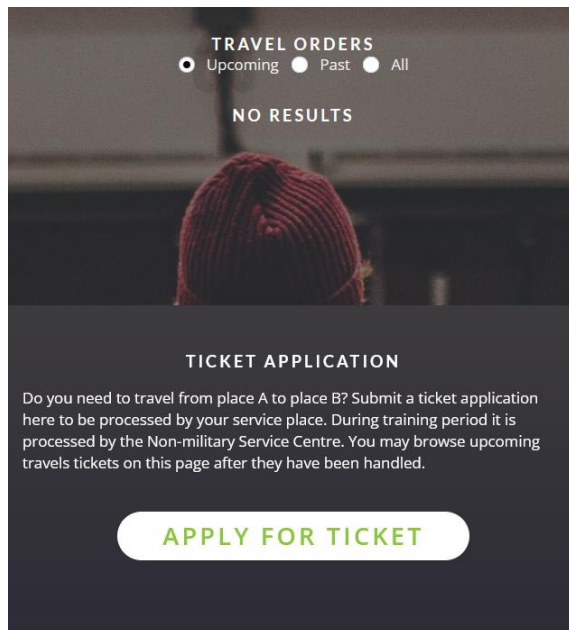

Please note that local transport tickets cannot be ordered through Omasivari.

Instructions for placing an order in Omasivari

Log into Omasivari: <https://omasivari.mol.fi/>

Logging in requires strong authentication.

Select **Tickets** from the top bar.

Choose Upcoming

In Omasivari you can later also view your future/past travel tickets.

Choose **Apply for ticket**.

Select a **vehicle** (bus/train/shared transport)

Write **From where – To where.**