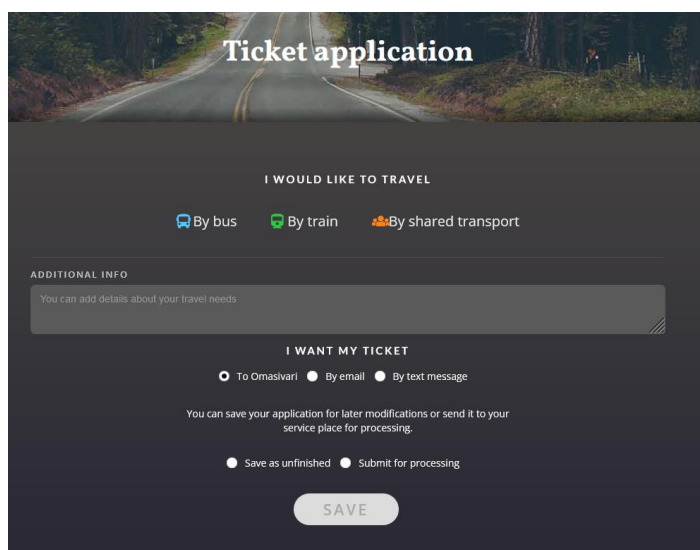

How to order your travel tickets in Omasivari

Non-military Service Centre will process your order, and after that you will receive the tickets according to your choice either by email, by text message or to Omasivari. With the same application, you can order several travel tickets.

Please note that local transport tickets cannot be ordered through Omasivari.

Instructions for placing an order in Omasivari

Log into Omasivari: <https://omasivari.mol.fi/>

Logging in requires strong authentication.

Select **Tickets** from the top bar.

Choose Upcoming

In Omasivari you can later also view your future/past travel tickets.

Choose **Apply for ticket**.

Select a **vehicle** (bus/train/shared transport)

Write **From where – To where.**

[Back](#)

NEW BUS TRAVEL

FROM

TO

No results

RETURN

CHOOSE TRAVEL

[Back](#)